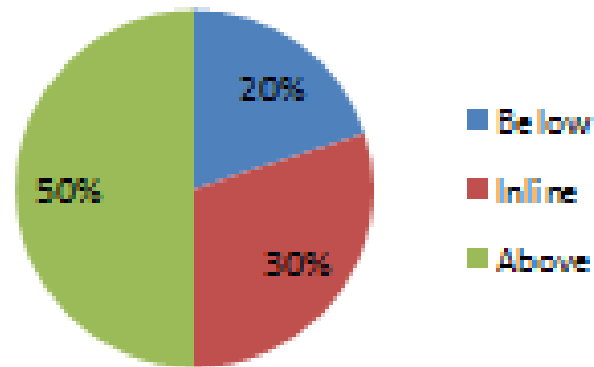

## Y6 Swimming

		Swimming					
		Below		Inline		Above	
Class		Number	%	Number	%	Number	%
Year 6	21	4	14.3	14	50.0	10	35.7
	20	5	17.2	8	27.6	16	55.2
	19	7	30.4	2	8.7	14	60.9
	Total	16	20.0	24	30.0	40	50.0

Below - Children who were not able to confidently swim 25metres.

Inline- Children who were able to confidently swim 25 metres.

Above - Children who could swim more than 25 metres.